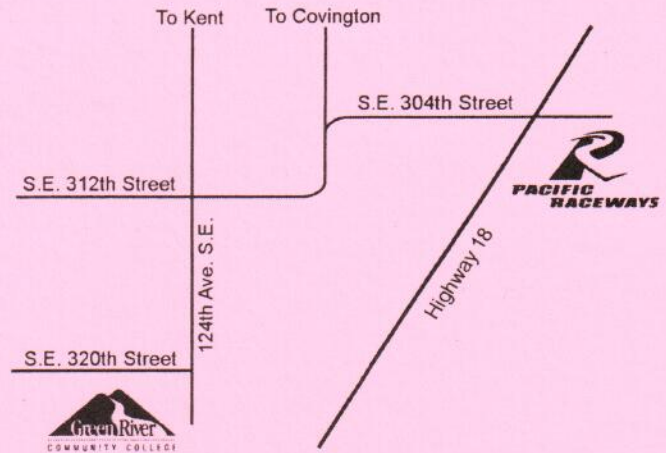

Pacific Raceways is conveniently located just off Highway 18 at the 304th Street exit, just 2.3 miles from campus.